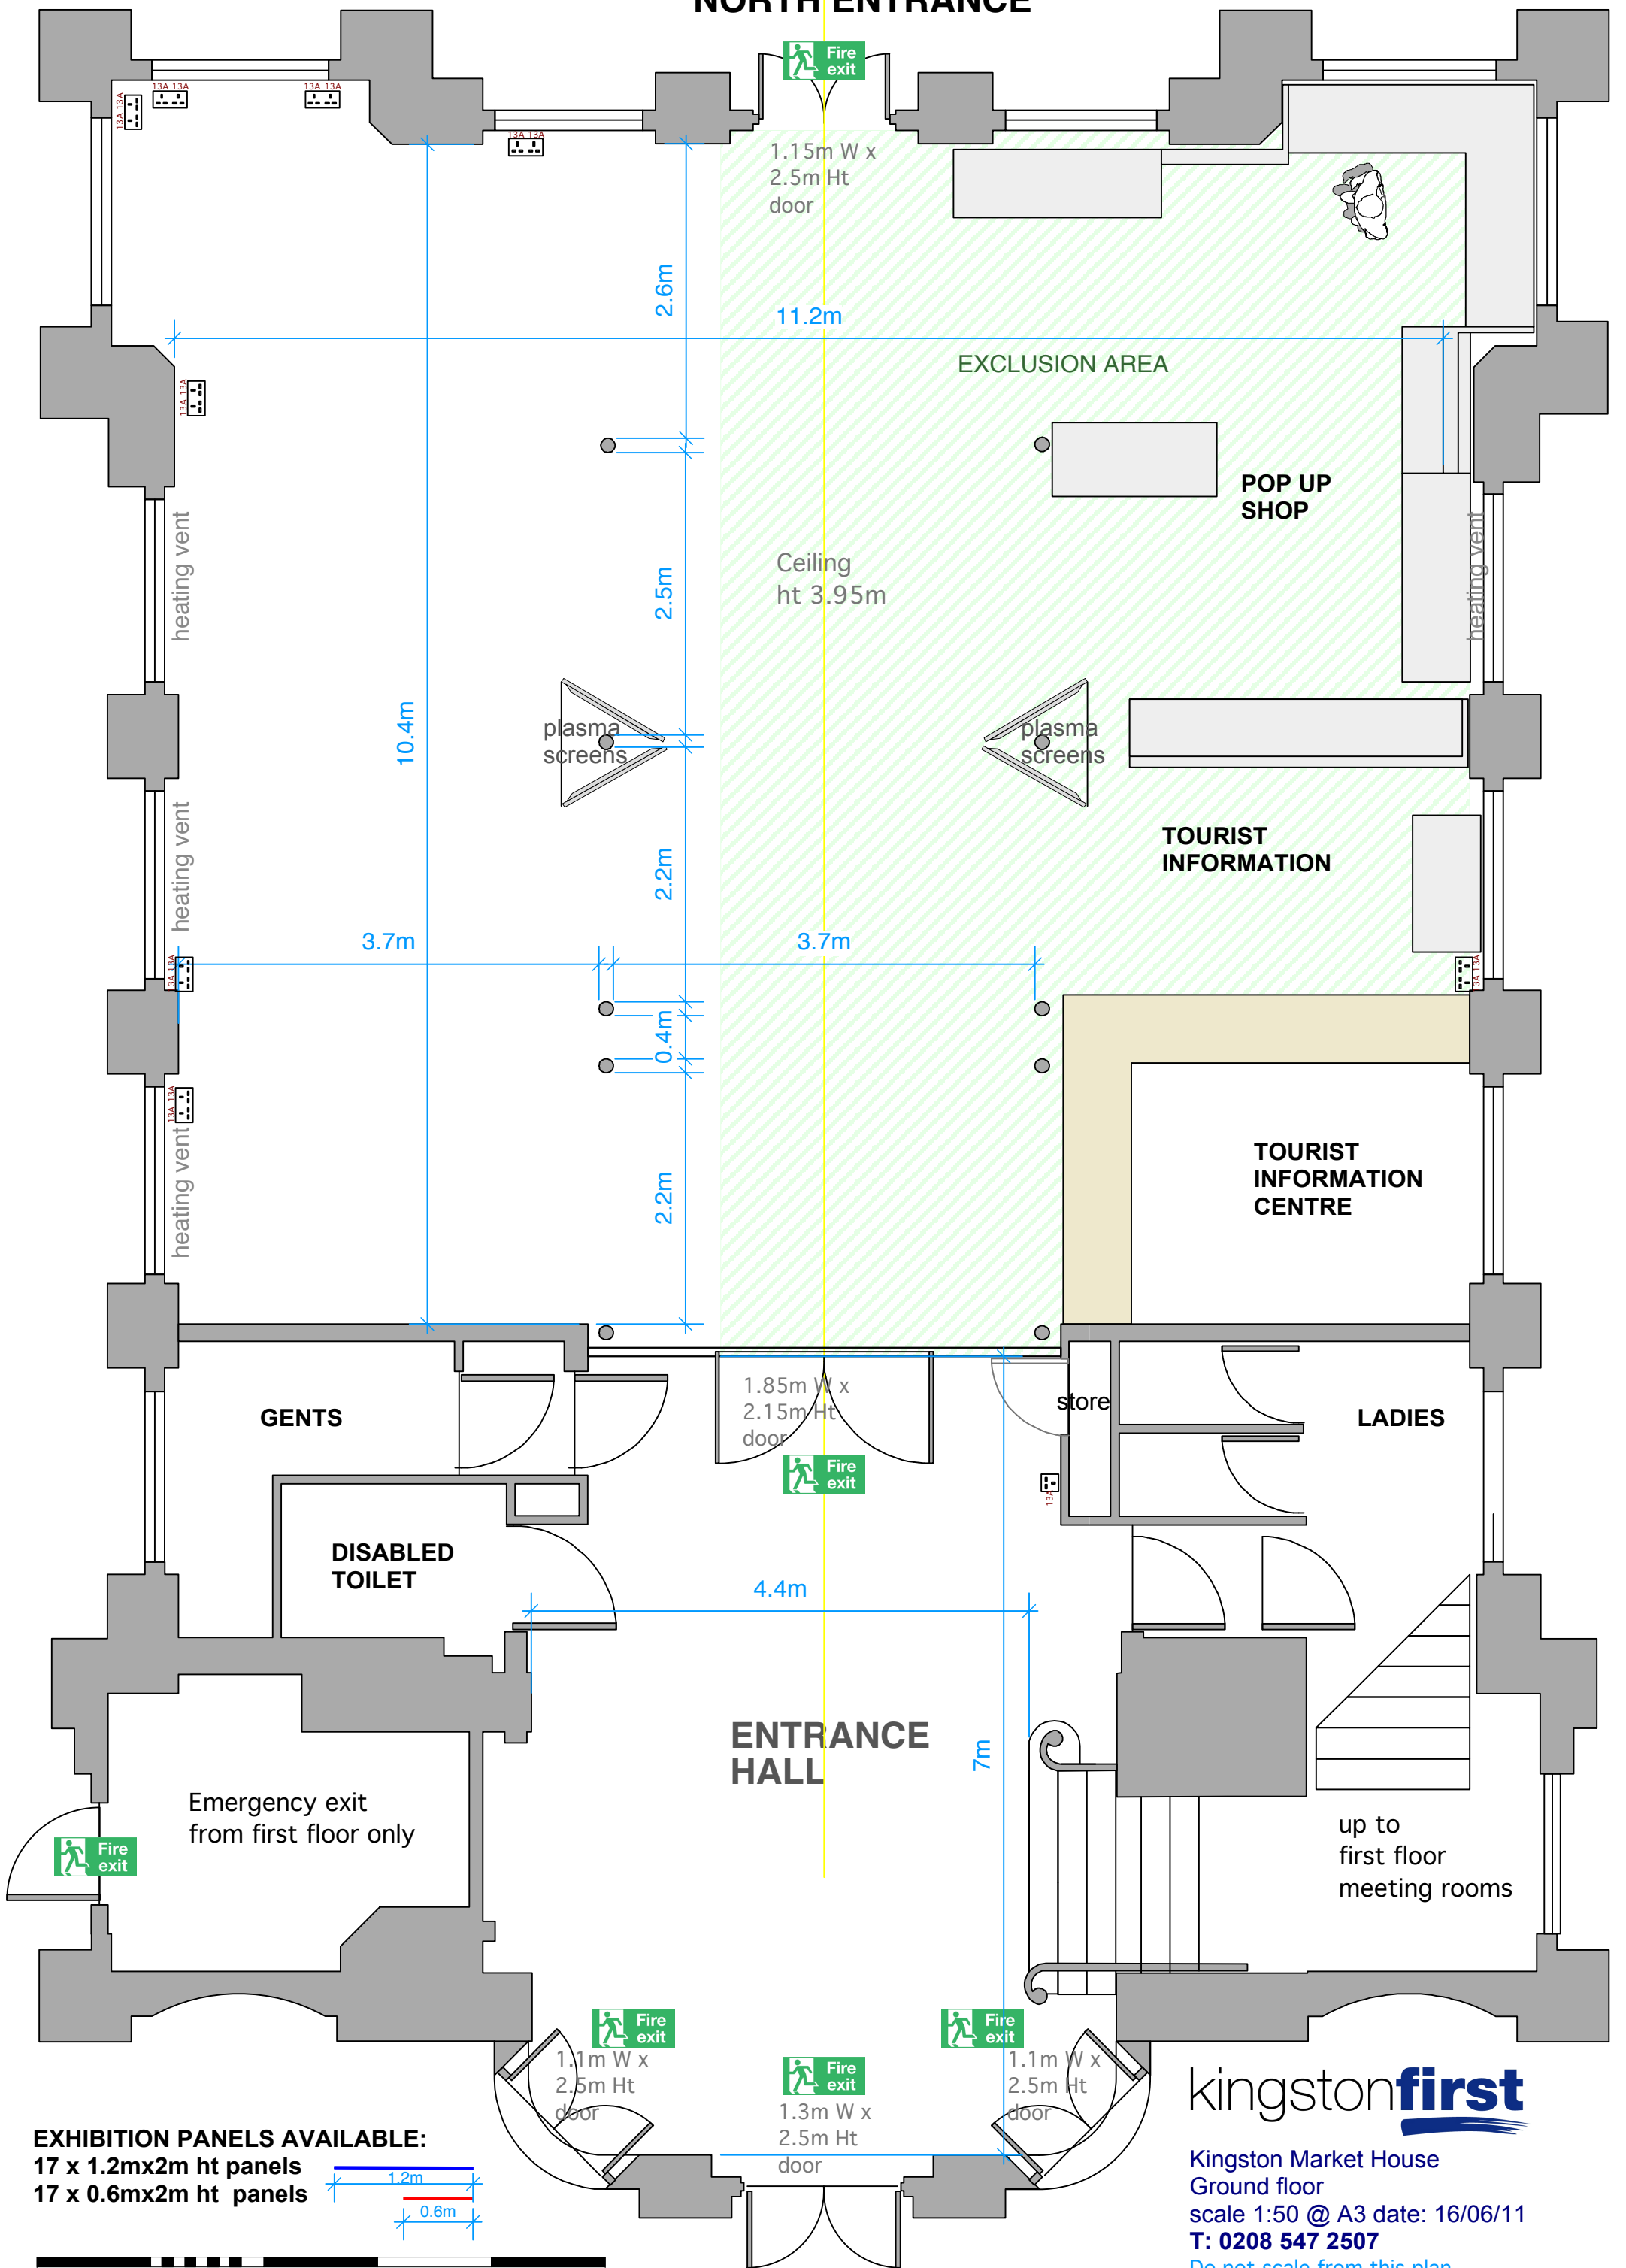

NORTH ENTRANCE

EXHIBITION PANELS AVAILABLE:

- 17 x 1.2mx2m ht panels
- 17 x 0.6mx2m ht panels

kingston**first**

Kingston Market House
Ground floor
scale 1:50 @ A3 date: 16/06/11
T: 0208 547 2507

Do not scale from this plan.
all dimensions to be verified on site