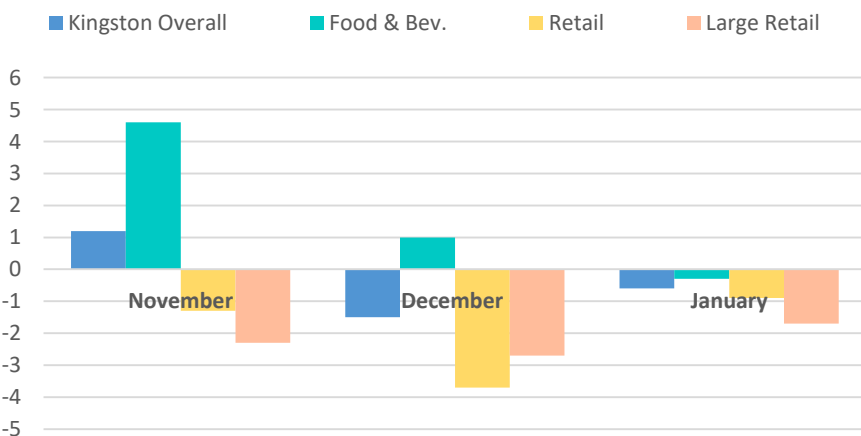

SALES % CHANGE YEAR ON YEAR

-0.6%
year to date

0.4%
BRC Total Sales YoY

Graph reflects % change sales data from selected retailers in Kingston town centre. Weekly data figures are averaged across the month.

- The January BRC report states like for like UK retail sales were flat at 0% YoY.
- The BRC go onto explain January saw a return to growth for retail, however feel recent political uncertainty and a decade of austerity have left their mark; consumers have become much more thrifty and are also very environmentally aware, meaning they buy less and / or have switched to 'green products'. This change has impacted both bricks and mortar retailers, but also online purchases which have also slowed.
- The report attributes the slightly better numbers to consumer confidence lifting post General Election and to heavy discounting offered by retailers. However they note that whilst slashing prices may improve headline figures, it does not help retailers' bottom lines.
- Kingston had a difficult January with overall sales down -0.6%. Each sector had a tough month including the normally well performing food and beverage sector, this could be attributed to tight January budgets and consumers starting the new year with healthy intentions.