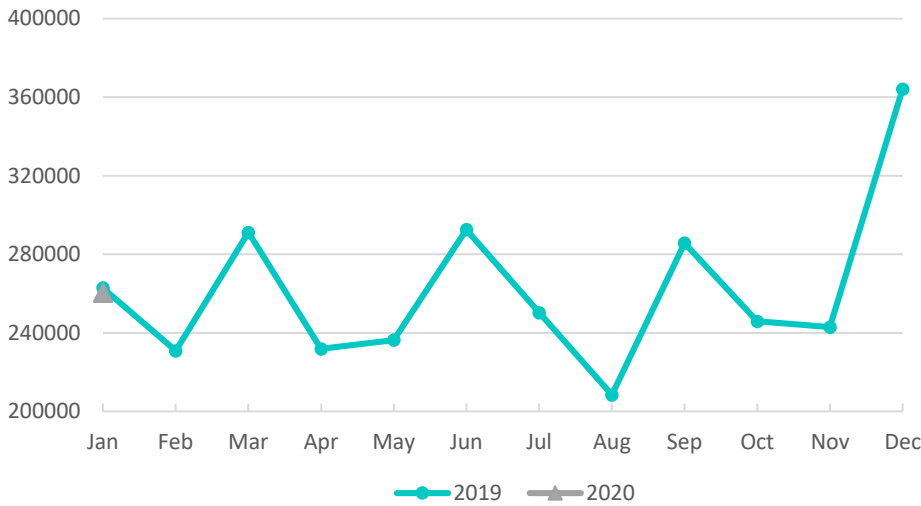

MONTHLY CARS PARKED

-0.9%

vs. previous year

Graph reflects total number of cars parked in all town centre car parks.

NEW OCCUPANCIES AND CLOSURES | JANUARY

	BUSINESS NAME	ADDRESS	CURRENT STATUS
JANUARY	Mothercare	The Bentall Centre	CLOSED
	SWAG	The Bentall Centre	CLOSED
	Monsoon	Clarence Street	CLOSED
	GAP	Clarence Street	CLOSED
	Claire's Accessories	Eden Walk	CLOSED
	Men Kind	Clarence Street	CLOSED
	Fun Learning	The Bentall Centre	CLOSED
	Crust Trust	Eden Street	OPEN