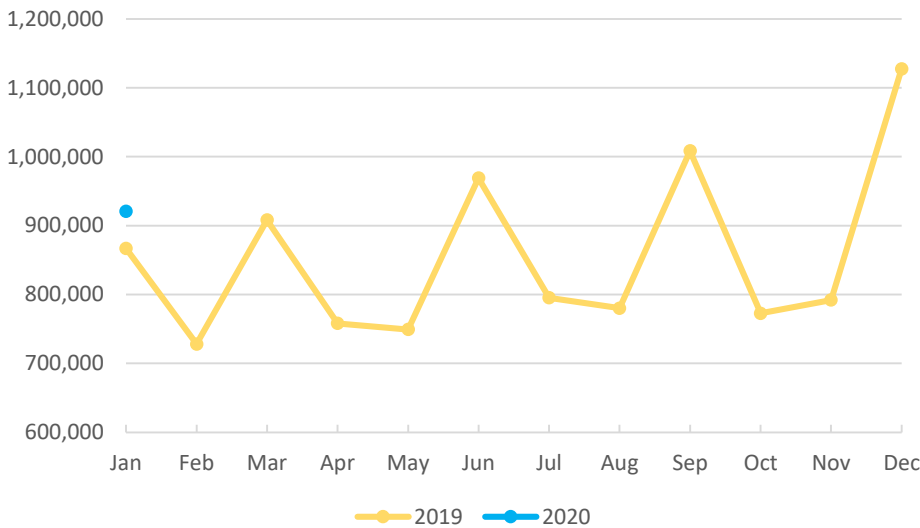

### MONTHLY FOOTFALL

**-19.9%**  
vs. previous month

**6.1%**  
vs. previous year

**6.1%**  
year to date

**-1.8%**  
UK High Street Index YoY

The graph reflects footfall data collected from a camera on Clarence Street.

High Street Index supplied by Springboard reflecting 195 UK High Street locations.